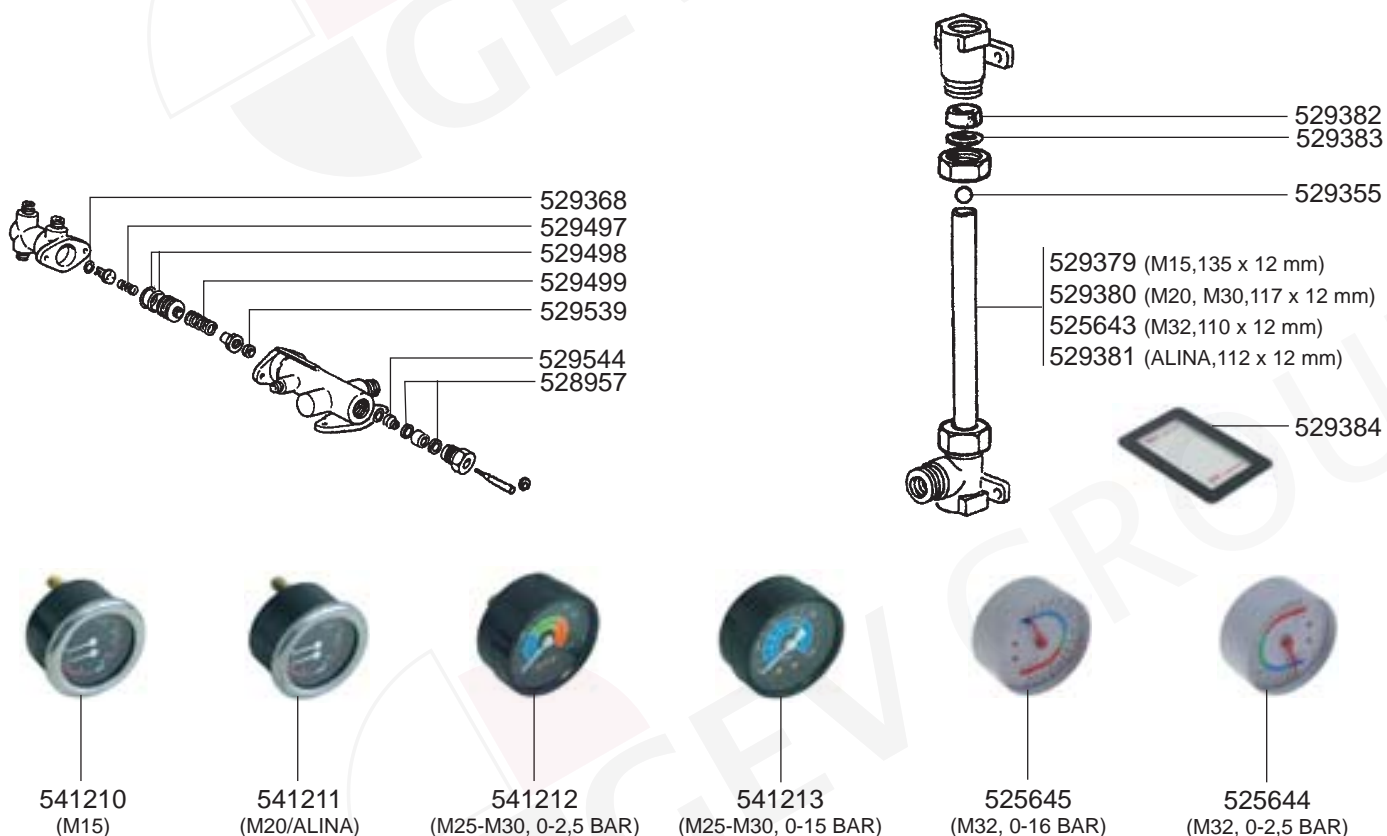

INLET TAP/LEVEL INDICATOR/MANOMETERS